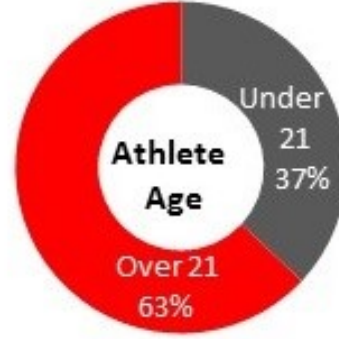

2016 Special Olympics Kansas Reach Report

ATHLETES SERVED

4,977