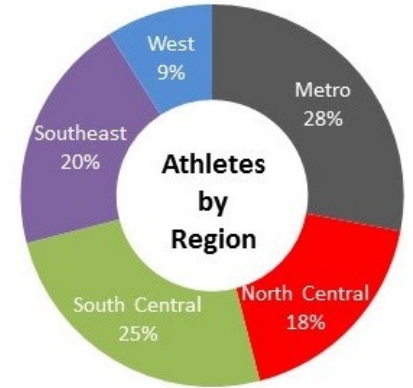

2016 Special Olympics Kansas Reach Report

ATHLETES SERVED

4,977

COMPETITIONS

71

TRAINING CLUBS

107

TRAINED COACHES

518