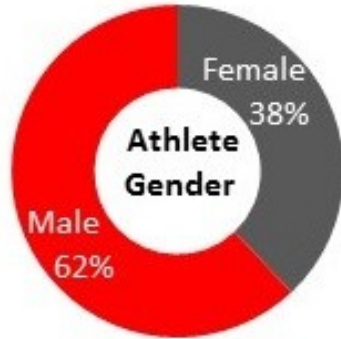

2016 Special Olympics Kansas Reach Report

ATHLETES SERVED

4,977