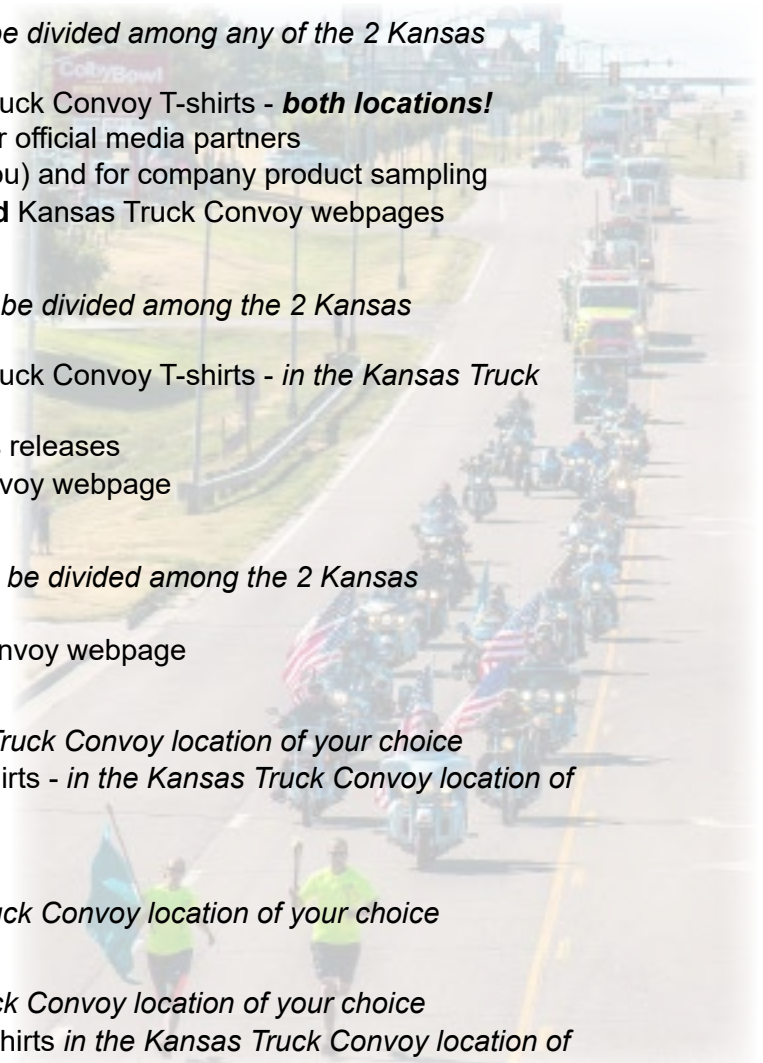

Bronze - $150

- **One** complimentary registration - *in the Kansas Truck Convoy location of your choice*
- **Company name** listed on back of Truck Convoy T-shirts *in the Kansas Truck Convoy location of your choice*