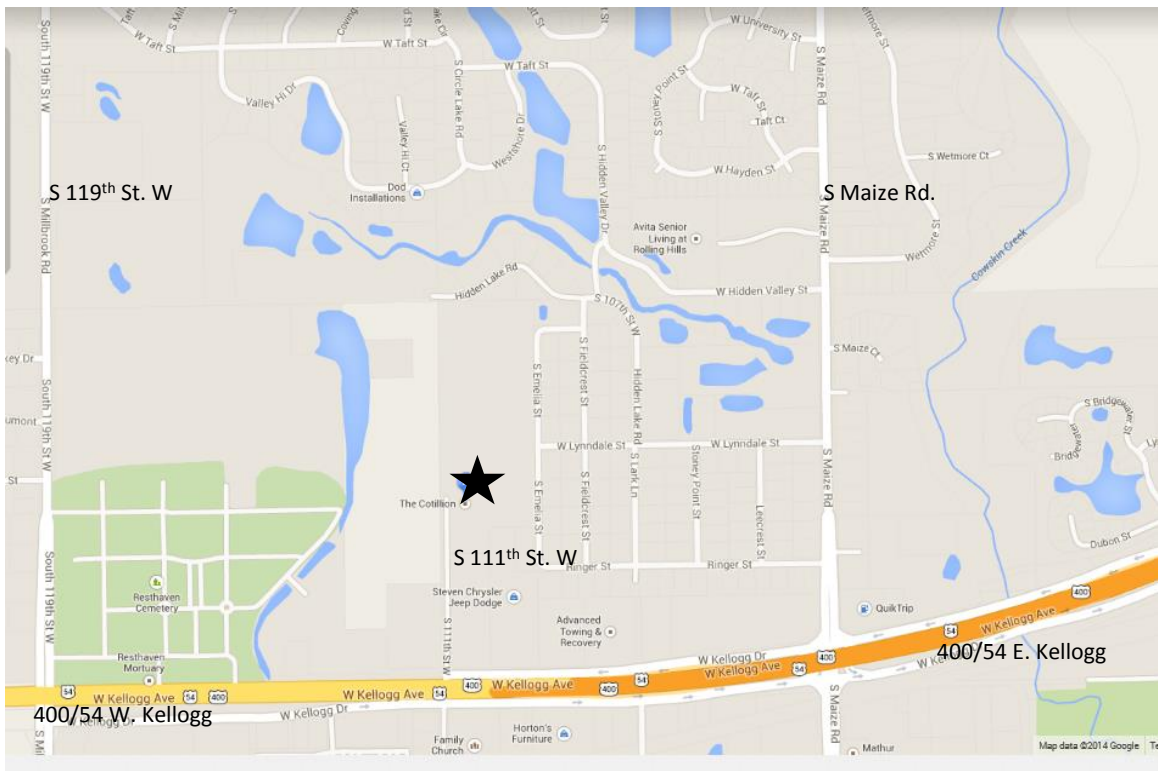

# Directions to Cotillion Banquet and Dance

11120 W. Kellogg, Wichita, KS 67209 – 316.722.4201  
(Locally Highway 400/54 is known as Kellogg)

2.5 miles west of Mid-Continent Airport

3.5 miles west of I-235/Kellogg Junction

8 miles west of I-135/Kellogg Junction

**Driveway is 111<sup>th</sup> Street - There is a stoplight at 111<sup>th</sup> Street West and Kellogg and a “Cotillion” sign on the right.**

For more detailed directions visit: [www.mapquest.com](http://www.mapquest.com) or <https://maps.google.com>