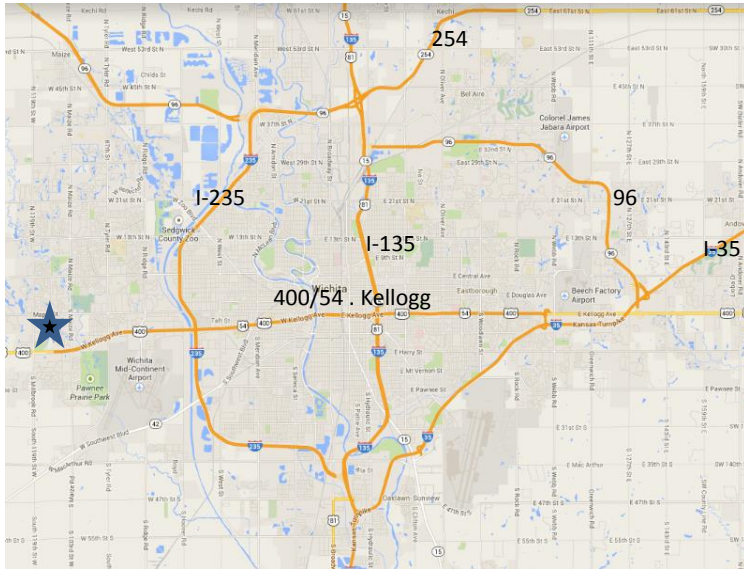

# Directions to Cotillion Banquet and Dance

11120 W. Kellogg, Wichita, KS 67209 – 316.722.4201  
(Locally Highway 400/54 is known as Kellogg)

2.5 miles west of Mid-Continent Airport

3.5 miles west of I-235/Kellogg Junction

8 miles west of I-135/Kellogg Junction

**Driveway is 111<sup>th</sup> Street - There is a stoplight at 111<sup>th</sup> Street West and Kellogg and a “Cotillion” sign on the right.**

For more detailed directions visit: [www.mapquest.com](http://www.mapquest.com) or <https://maps.google.com>